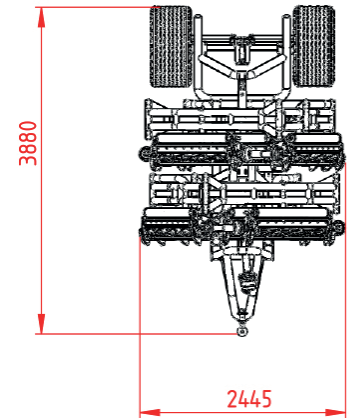

R10 Reel mowers

Measures are in mm

Technical specifications

Mowing height:	Adjustable from 13 to 63 mm
Drive:	Mechanical / PTO / V belt @540 RPM
Lifting system:	Hydraulically
Required PTO power:	> 55+ HP
Tires:	500 x 55 – 17 Turf tires
mowing reels:	12 pieces Diameter 200 mm Width 910 mm 7 bladed reels.
Transportation speed:	40 km/h
Weight:	3000 kg
Dimensions:	Length 3.90 m, width 2.45 m, Highth 3.05 m
Lights:	Rear lights, brake lights, turn signals, fog light, rear reflectors, number plate light.