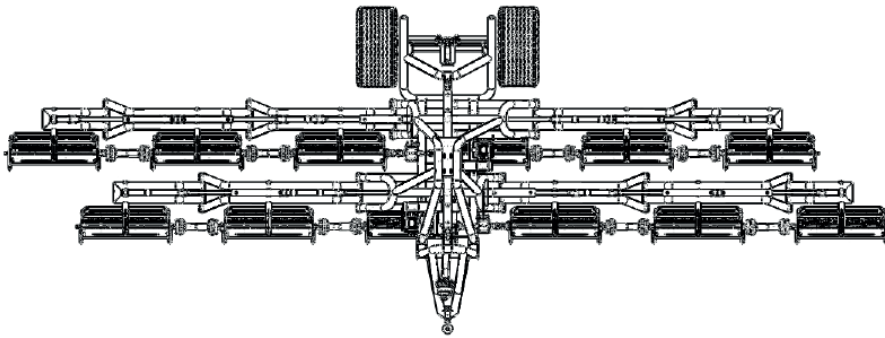

R10 Reel mowers

Measures are in mm

Technical specifications

Mowing height:	Adjustable from 13 to 63 mm
Drive:	Mechanical / PTO / V belt @540 RPM
Lifting system:	Hydraulically
Required PTO power:	> 55+ HP
Tires:	500 x 55 – 17 Turf tires
mowing reels:	12 pieces Diameter 200 mm Width 910 mm 7 bladed reels.
Transportation speed:	40 km/h
Weight:	3000 kg
Dimensions:	Length 3.90 m, width 2.45 m, Highth 3.05 m
Lights:	Rear lights, brake lights, turn signals, fog light, rear reflectors, number plate light.