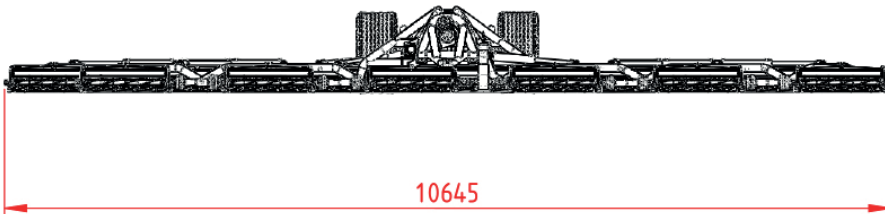

R10 Reel mowers

Measures are in mm

Technical specifications

Mowing height:	Adjustable from 13 to 63 mm
Drive:	Mechanical / PTO / V belt @540 RPM
Lifting system:	Hydraulically
Required PTO power:	> 55+ HP
Tires:	500 x 55 – 17 Turf tires
mowing reels:	12 pieces Diameter 200 mm Width 910 mm 7 bladed reels.
Transportation speed:	40 km/h
Weight:	3000 kg
Dimensions:	Length 3.90 m, width 2.45 m, Highth 3.05 m
Lights:	Rear lights, brake lights, turn signals, fog light, rear reflectors, number plate light.